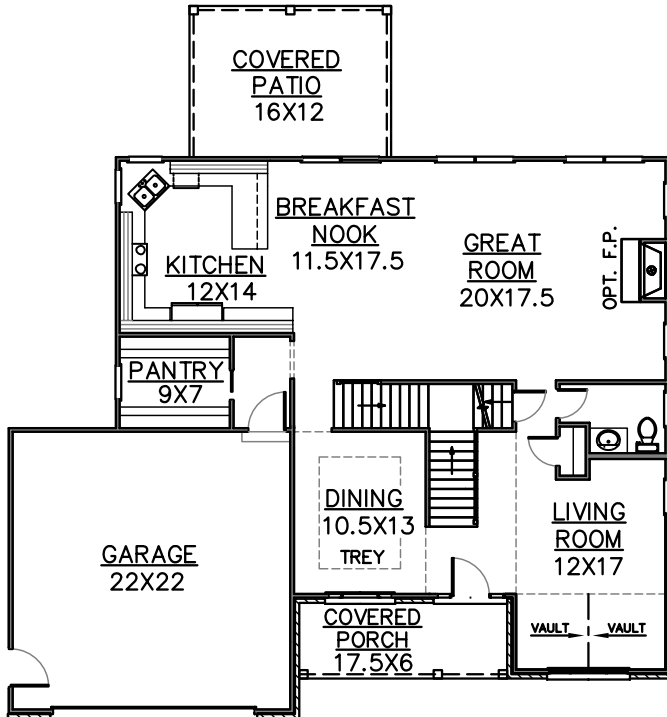

TOURIN - REVERSED

FIRST FLOOR PLAN

1443 FINISHED SQ. FT.

SECOND FLOOR PLAN

1407 FINISHED SQ. FT.

PHILLIPS HOMES, LLC.

(207) 982-2190

Plans and elevations are an artist's conception only and should not be relied upon as a representation of a completed house. The actual home as constructed may or may not contain the features and layouts depicted.