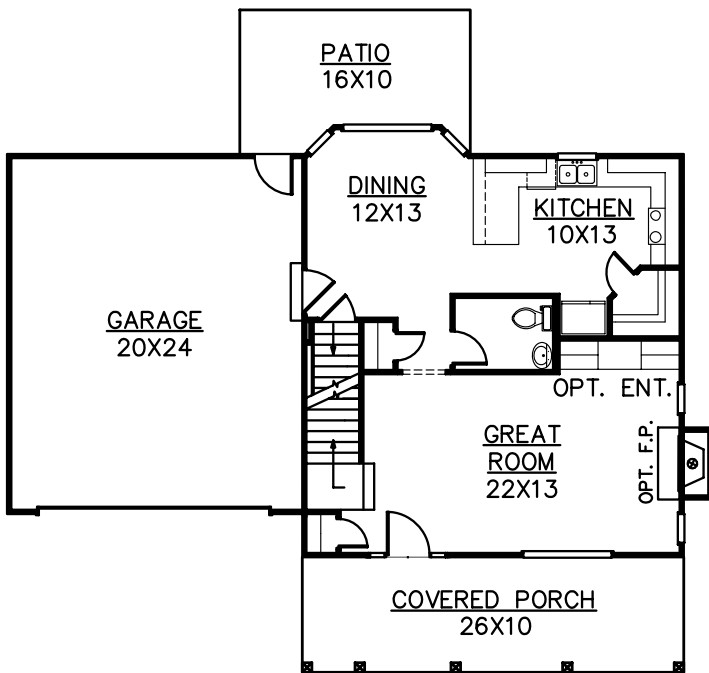

ABBY

FIRST FLOOR PLAN

762 FINISHED SQ. FT.

SECOND FLOOR PLAN

818 FINISHED SQ. FT.
+ 258 BONUS ROOM SQ. FT.